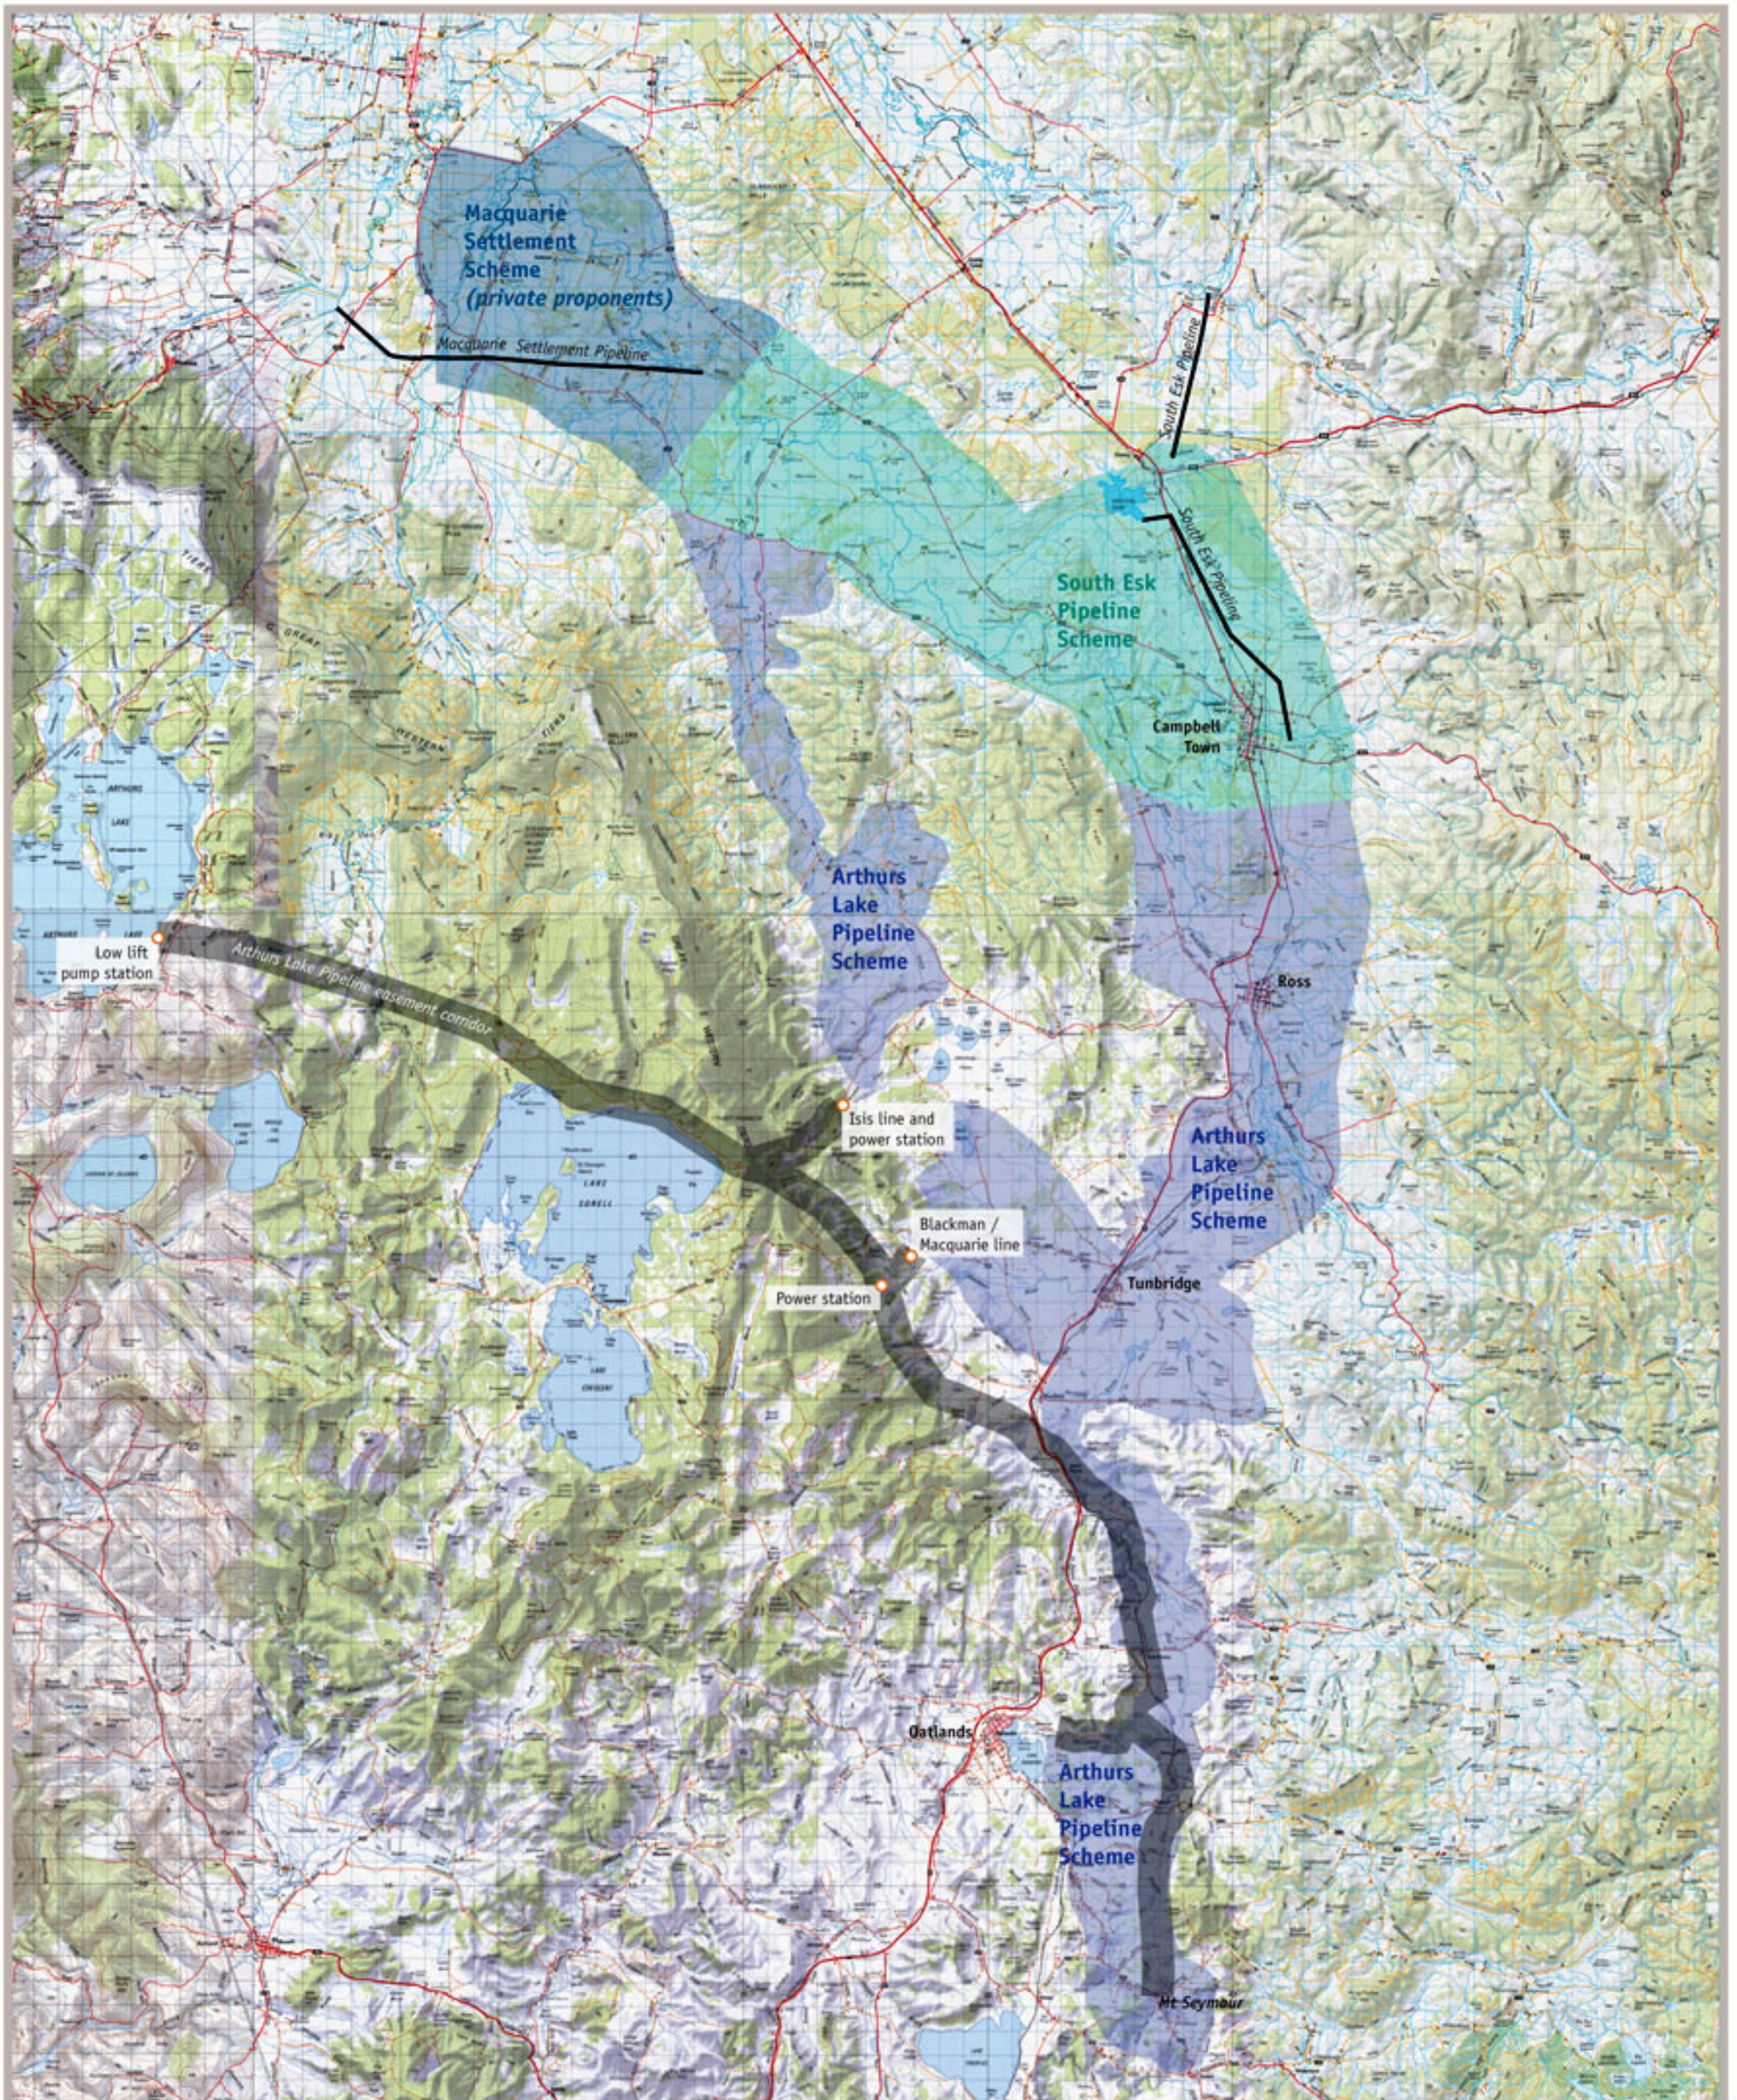

Midlands Water Scheme

Preferred option

Base map imagery supplied by TASMAR www.tasmap.tas.gov.au

MAP KEY

- Macquarie Settlement irrigation zone (13 000 ML / 12 918 ha)
- South Esk irrigation zone (9 000 ML / 25 497 ha)
- Arthurs Lake irrigation zones (28 000 ML / 40 290 ha)

Total water delivered = 50 000 ML

Total irrigated area = 78 705 ha

Irrigation zone boundaries are indicative only

SUPPORTED BY

Australian Government

Tasmania
Explore the possibilities